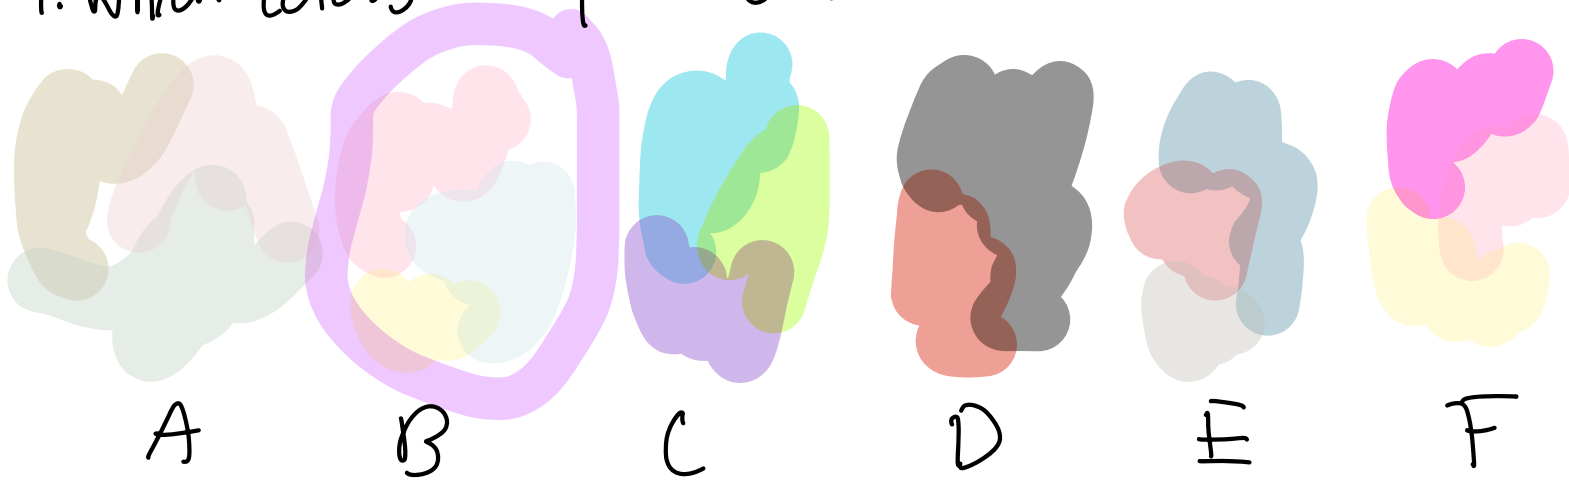

# What's My Aesthetic

1. Which would be your ideal outfit?

A

B

C

D

E

F

2. What would be your go-to bag?

A

B

C

D

E

F

3. Which flowers would you prefer?

A

B

C

D

E

F

4. Which colors do you like the most?

5. What is your favorite hobby?

6. What kind of makeup would you prefer?

7. Which room decor do you like the most?

If you mostly chose...

A: Your aesthetic is cottagecore!

B: Your aesthetic is soft girl!

C: Your aesthetic is Y2K!

D: Your aesthetic is gothcore!